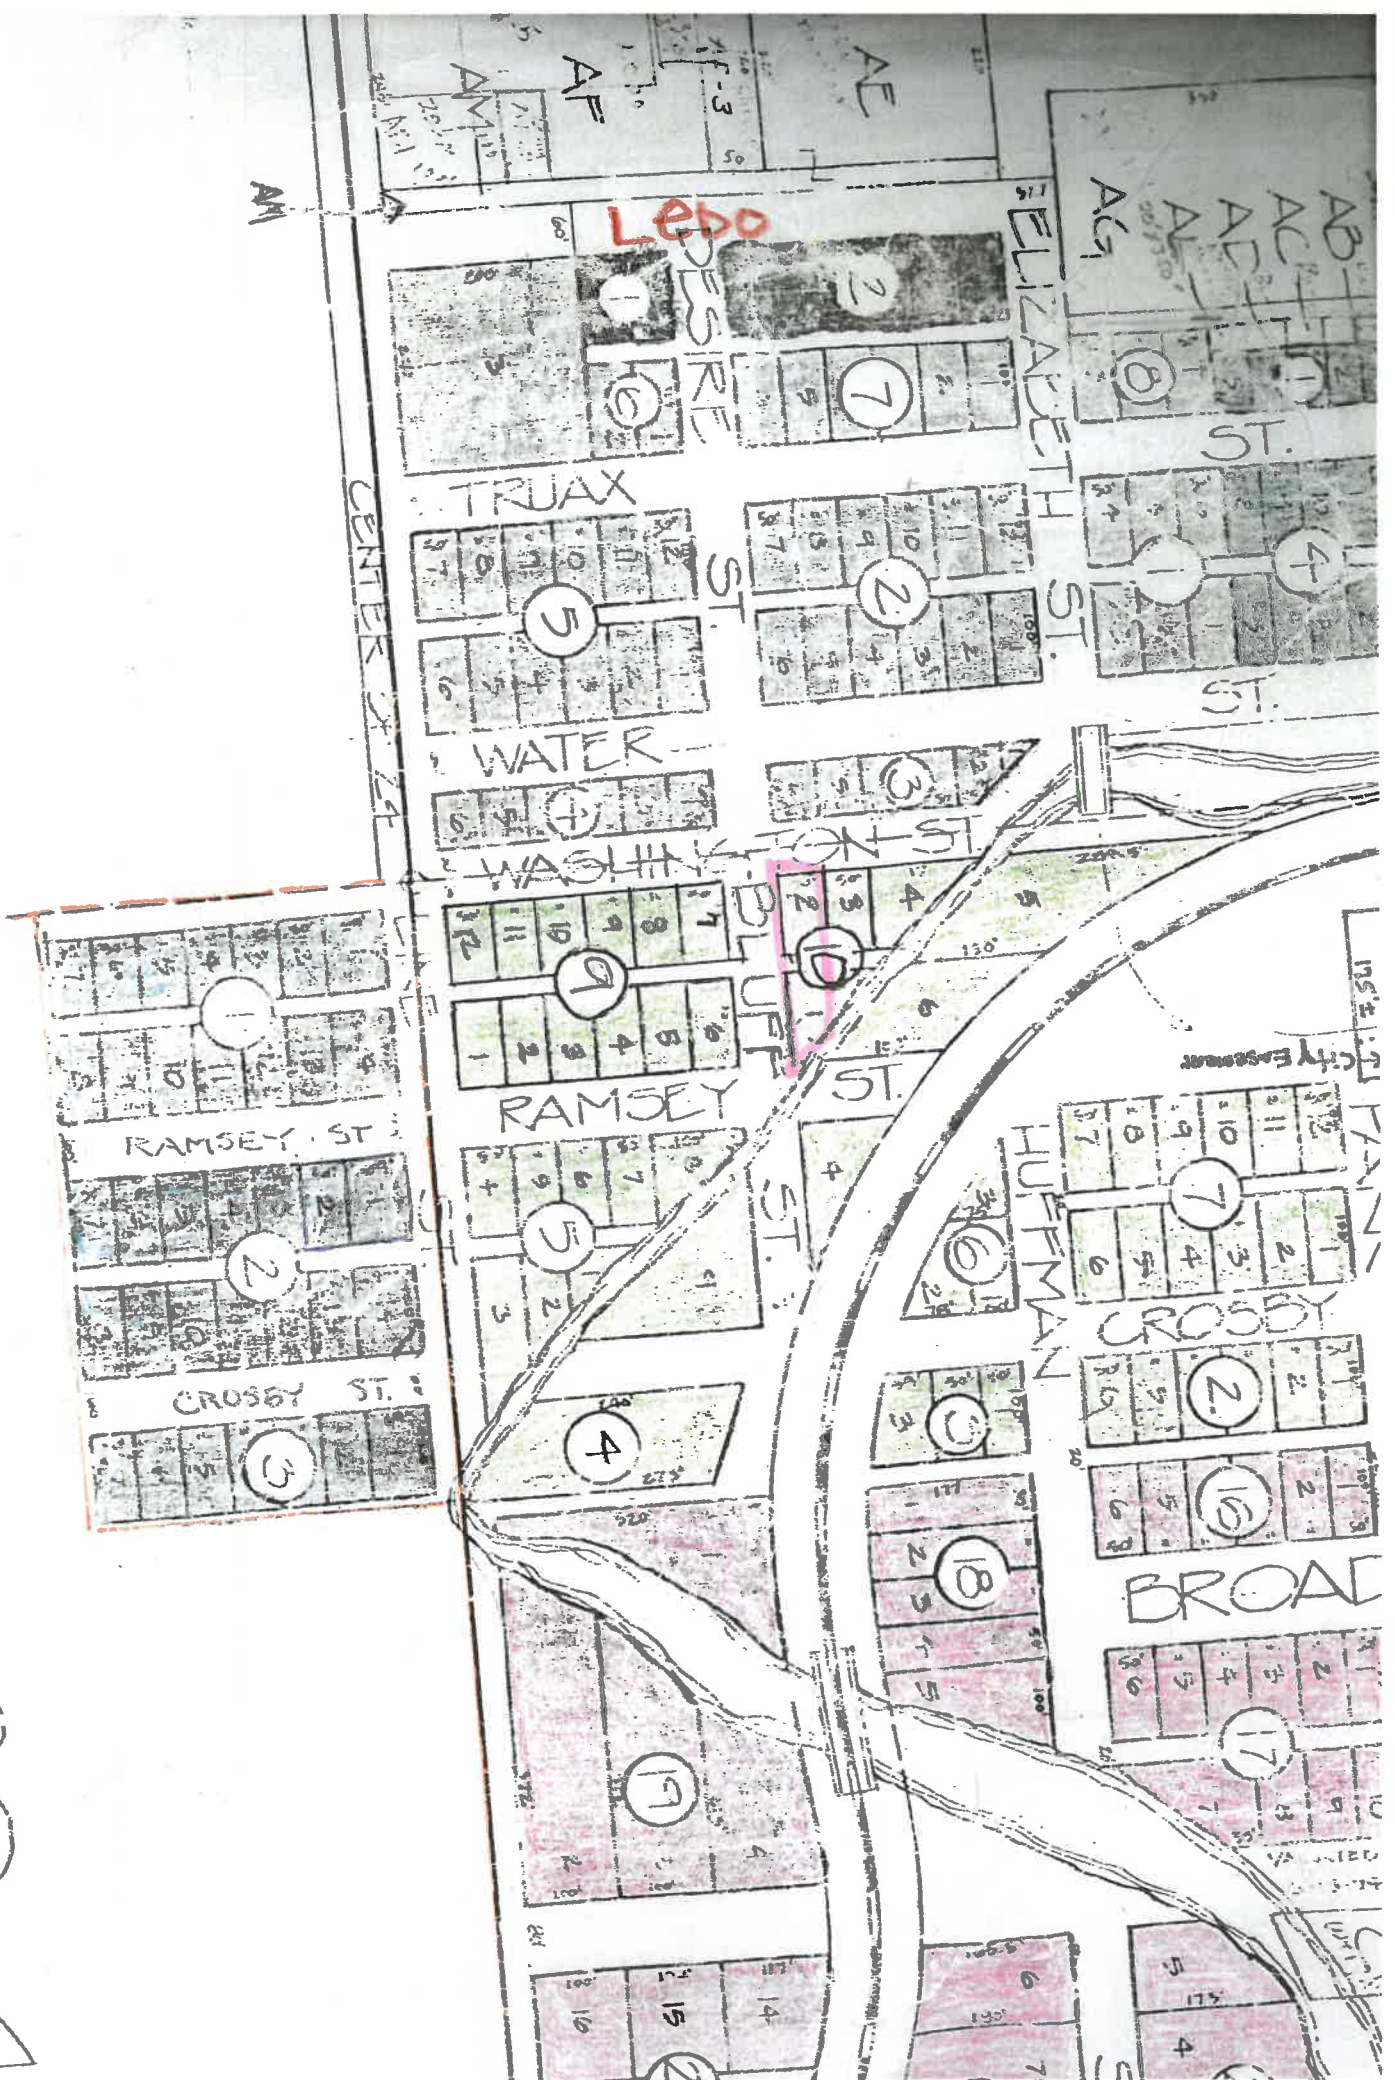

Antoni - Tekoa

08/23/2019

117400010010000/117400010020000

N/2 OF 24-20-4

Lebo

TRUAX

WATER

WASHINGTON

RAMSEY

RAMSEY ST

CROSSBY ST

BROAD

HUFMAN

CROSSBY

CENTER ST

ELIZABETH ST

4

4

3

9

10

2

5

4